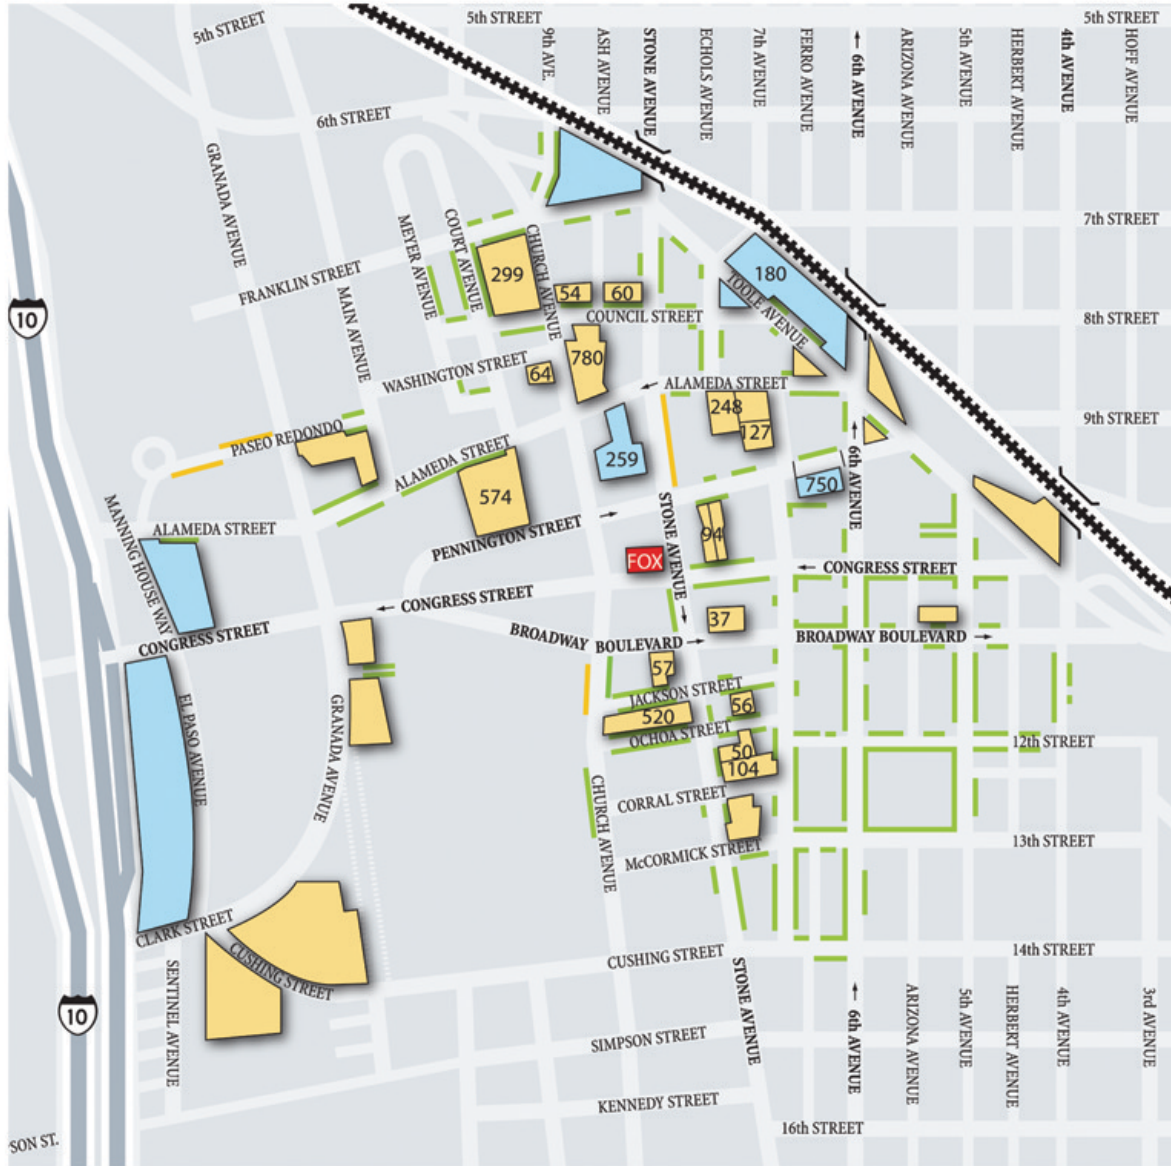

# Downtown Tucson Public Parking

## Parking within a 3 block radius of the Fox

<span style="display: inline-block; width: 15px; height: 15px; background-color: #FFD700; border: 1px solid black; margin-right: 5px;"></span> Parking Garages and Surface Lots	4,723 spaces
Street Parking and meters (not shown)	353 spaces
<b>TOTAL</b>	<b>5,076 spaces</b>

**Notice:** Please confirm with Garage or Lot for hours of operation and applicable parking fees. This map is for informational purposes only. The Fox Tucson Theatre and its employees can not guarantee parking availability in the garages or lots listed on the parking map as the Fox Tucson Theatre does not have dedicated parking facilities. The Fox Tucson Theatre and its employees are not responsible for cars left in garages/lots past hours of operation.